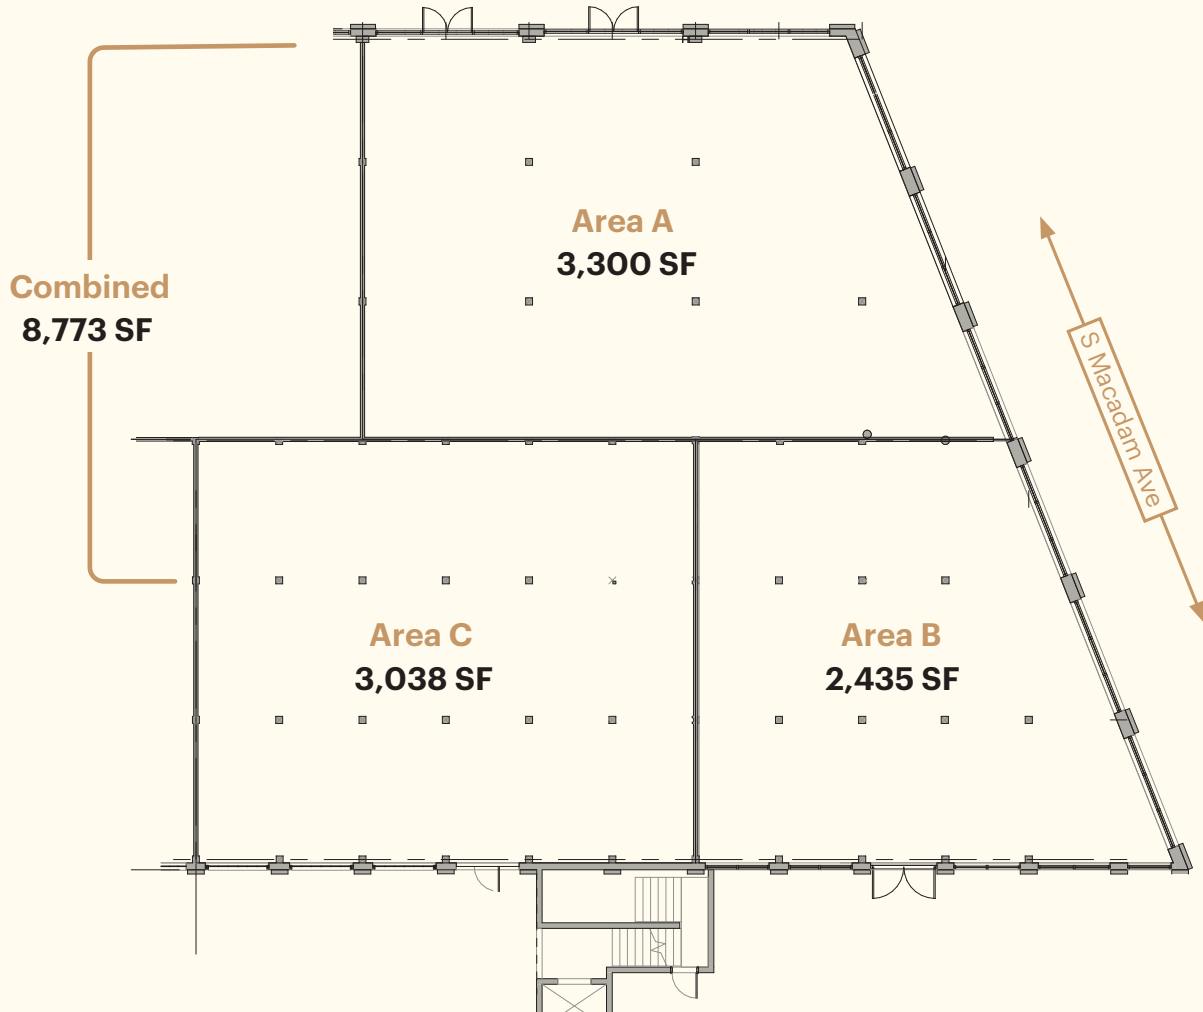

FLOOR PLAN

End Cap on Macadam

8,773 SF

RECOR 1

Dan Bozich

503.228.3135
dbozich@urbanworksrealestate.com

Kia Hartley

503.228.3209
khartley@urbanworksrealestate.com